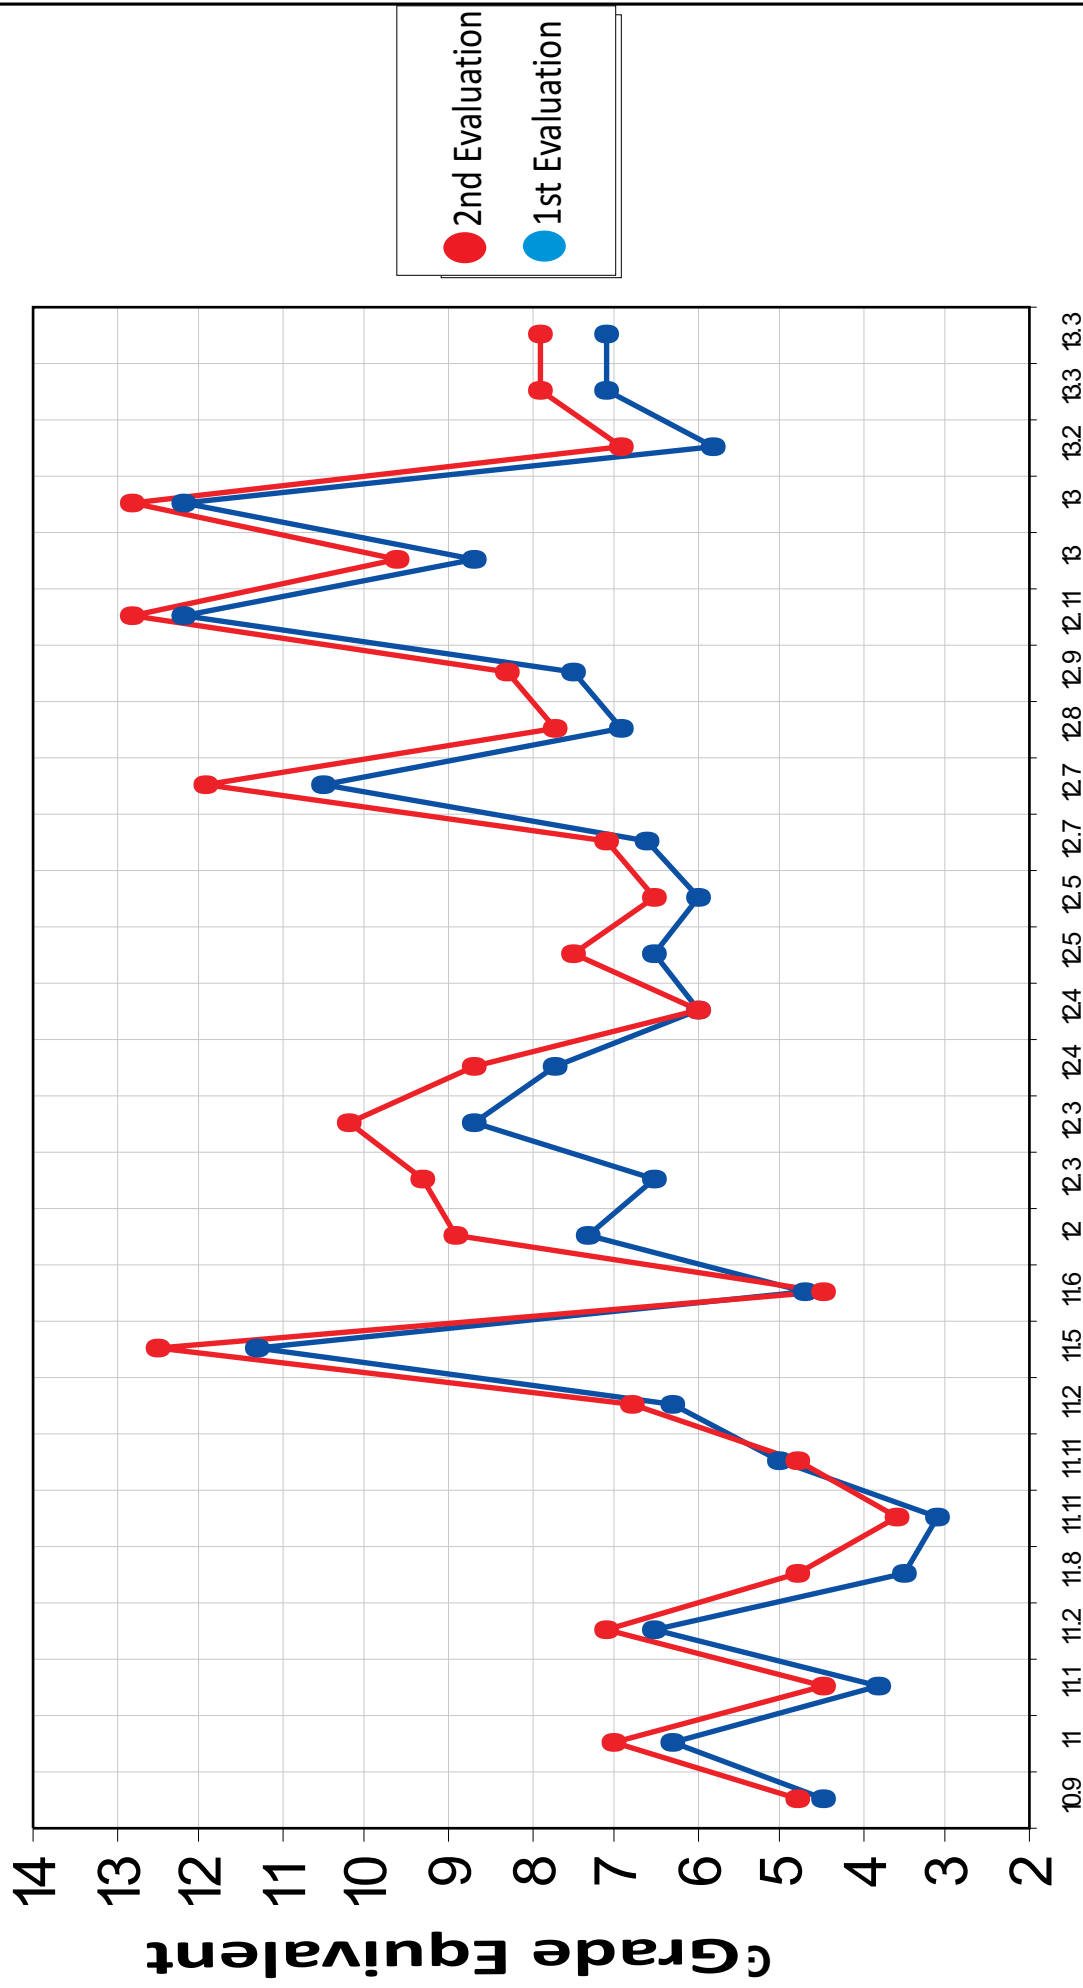

Word Recognition

ADD/ADHD Diagnosed Population

After 4 Months On ND Program

TESTS: WRAT** Math
WRAT Word Recognition,
Peabody Reading Comprehension

Ages 8.2 - 10.7

Total Students: 27

Word Recognition

ADD/ADHD Diagnosed Population

After 4 Months On ND Program

TESTS: WRAT** Math **Wide Range Achievement Test
 WRAT Word Recognition,
 Peabody Reading Comprehension

Ages 10.9 - 13.3

Total Students: 27

Word Recognition

ADD/ADHD Diagnosed Population
After 4 Months On ND Program

TESTS: WRAT** Math **Wide Range Achievement Test
WRAT Word Recognition,
Peabody Reading Comprehension

Ages 13.9 - 16.6

Total Students: 12