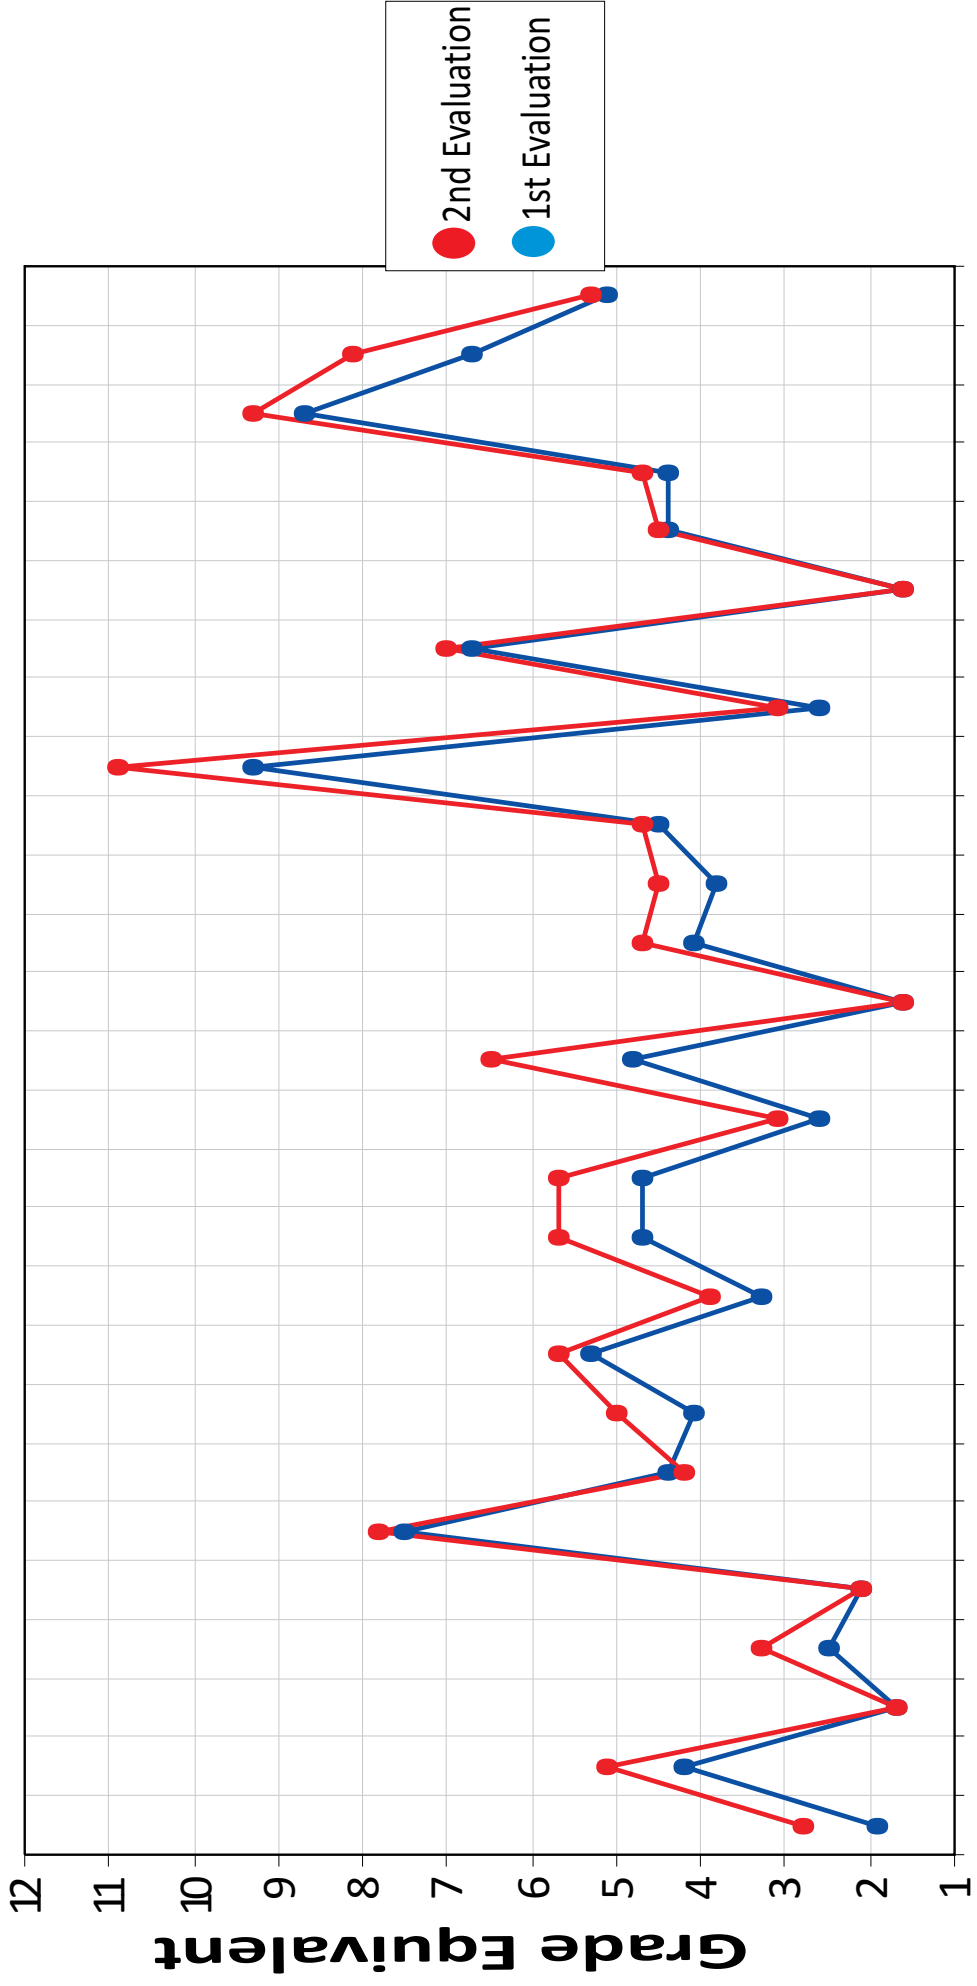

Word Recognition

ADD/ADHD Diagnosed Population

After 4 Months On ND Program

TESTS: WRAT** Math
WRAT Word Recognition,
Peabody Reading Comprehension

Ages 8.2 - 10.7

Total Students: 27

Word Recognition

ADD/ADHD Diagnosed Population

After 4 Months On ND Program

TESTS: WRAT** Math **Wide Range Achievement Test
 WRAT Word Recognition,
 Peabody Reading Comprehension

Ages 10.9 - 13.3

Total Students: 27

Word Recognition

ADD/ADHD Diagnosed Population
After 4 Months On ND Program

TESTS: WRAT** Math **Wide Range Achievement Test
WRAT Word Recognition,
Peabody Reading Comprehension

Ages 13.9 - 16.6

Total Students: 12