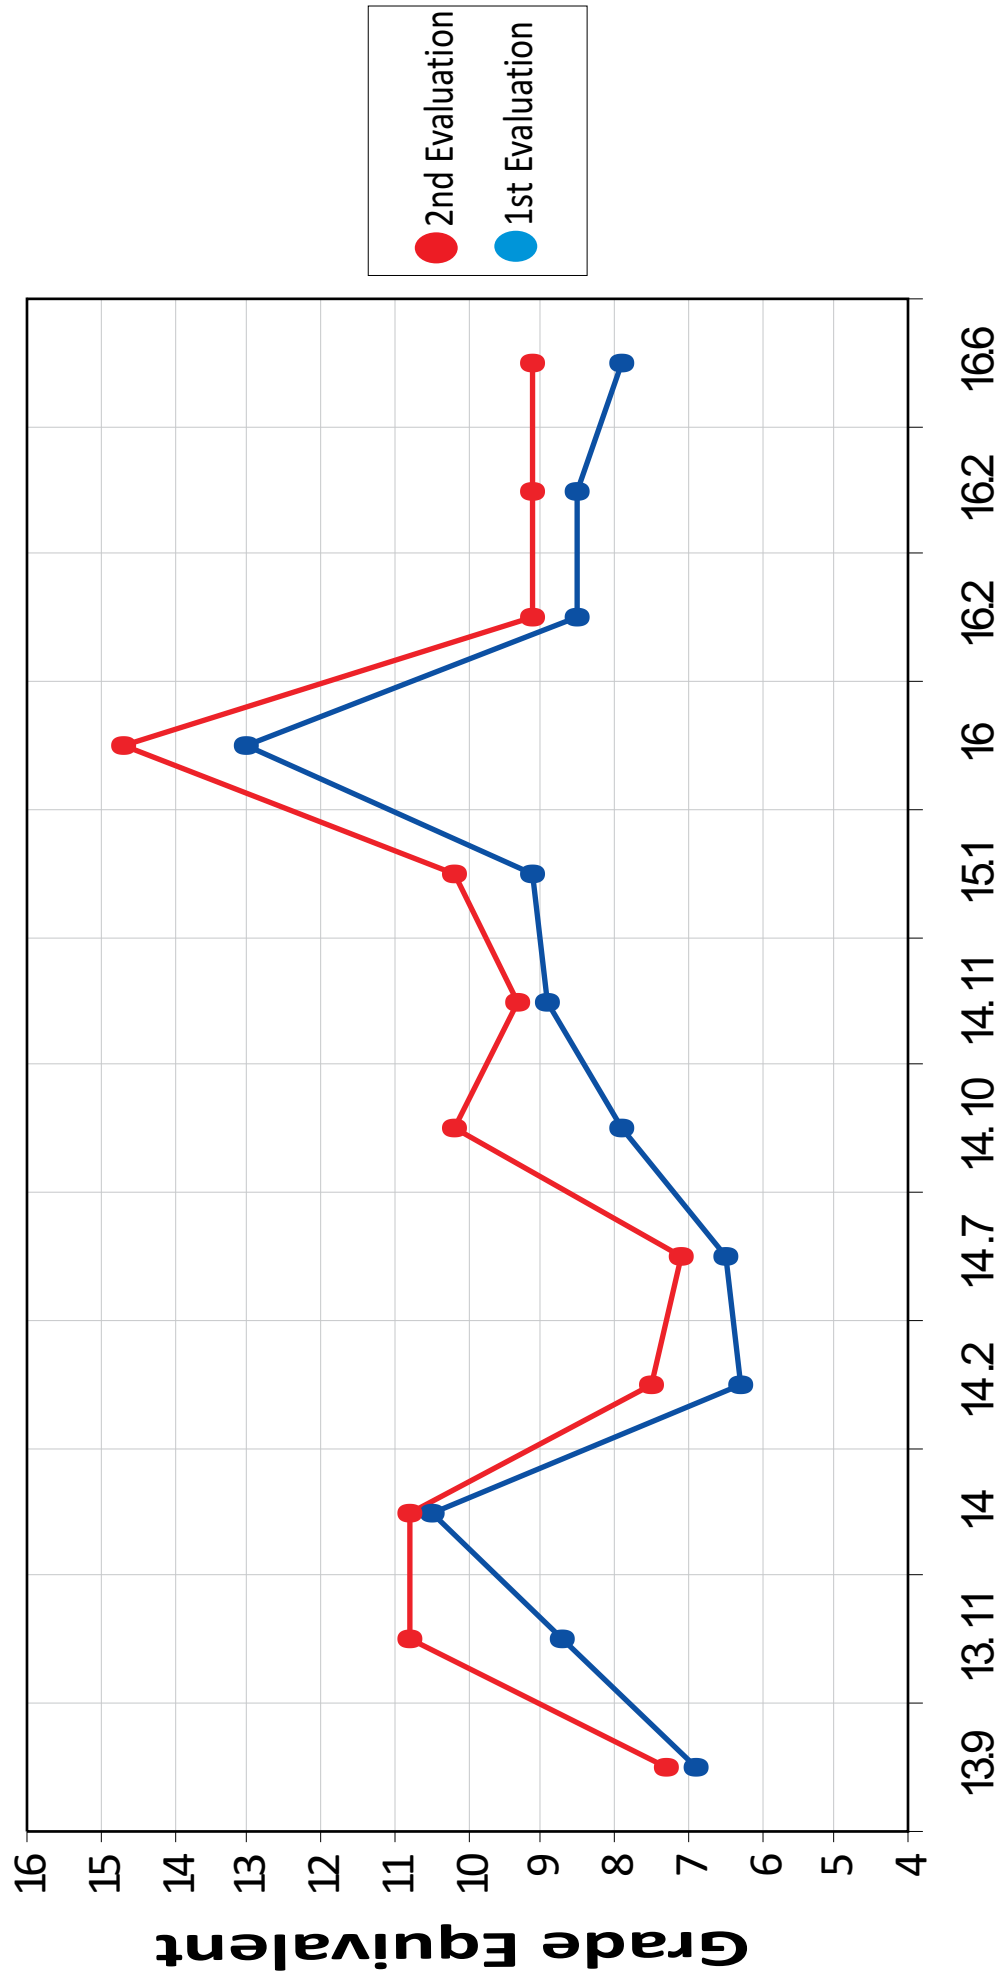

Word Recognition

ADD/ADHD Diagnosed Population

After 4 Months On ND Program

TESTS: WRAT** Math
WRAT Word Recognition,
Peabody Reading Comprehension

Ages 8.2 - 10.7

Total Students: 27

Word Recognition

ADD/ADHD Diagnosed Population

After 4 Months On ND Program

TESTS: WRAT** Math **Wide Range Achievement Test
 WRAT Word Recognition,
 Peabody Reading Comprehension

Ages 10.9 - 13.3

Total Students: 27

Word Recognition

ADD/ADHD Diagnosed Population
After 4 Months On ND Program

TESTS: WRAT** Math **Wide Range Achievement Test
WRAT Word Recognition,
Peabody Reading Comprehension

Ages 13.9 - 16.6

Total Students: 12