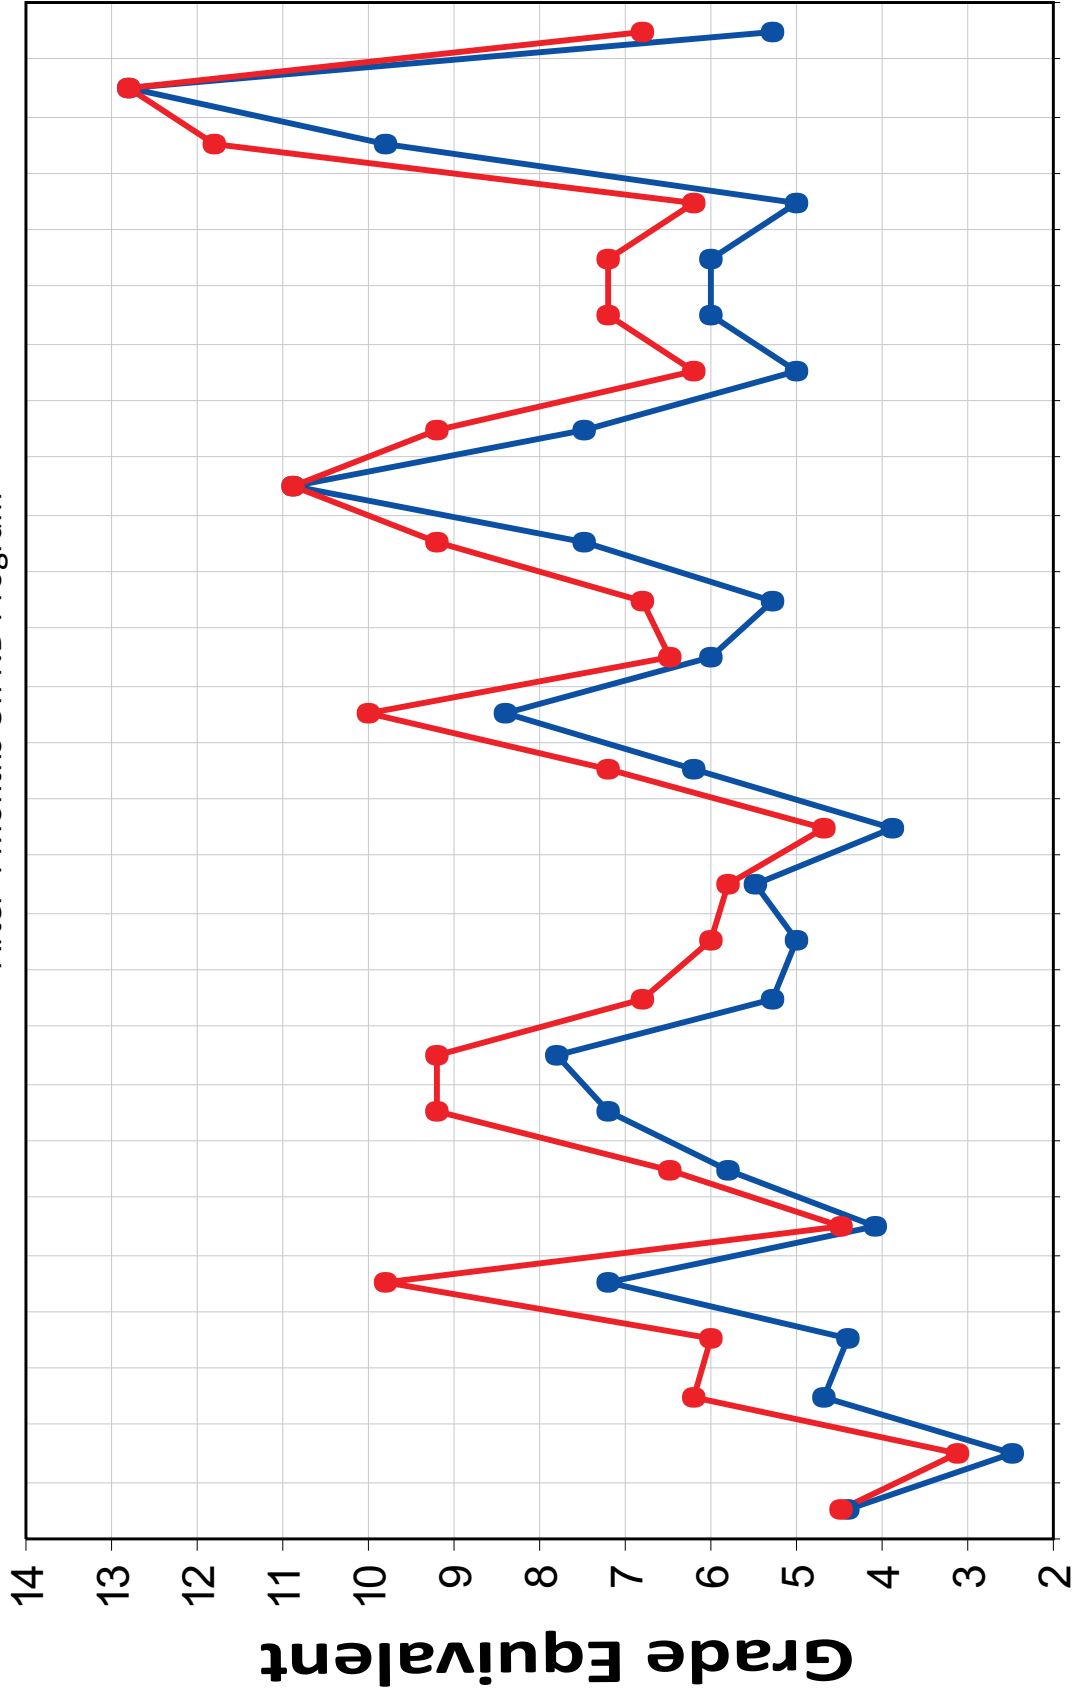

Reading Comprehension

ADD/ADHD Diagnosed Population

After 4 Months On ND Program

TESTS: WRAT** Math **Wide Range Achievement Test
 WRAT Word Recognition,
 Peabody Reading Comprehension

Ages 8.2 - 11.2

Total Students: 27

Reading Comprehension

ADD/ADHD Diagnosed Population

After 4 Months On ND Program

TESTS: WRAT** Math **Wide Range Achievement Test
 WRAT Word Recognition,
 Peabody Reading Comprehension

Ages 11.8 - 14.2

Total Students: 27

Reading Comprehension

ADD/ADHD Diagnosed Population

After 4 Months On ND Program

Total Students: 8

Ages 14.7 - 16.6

TESTS: WRAT** Math **Wide Range Achievement Test
WRAT Word Recognition,
Peabody Reading Comprehension