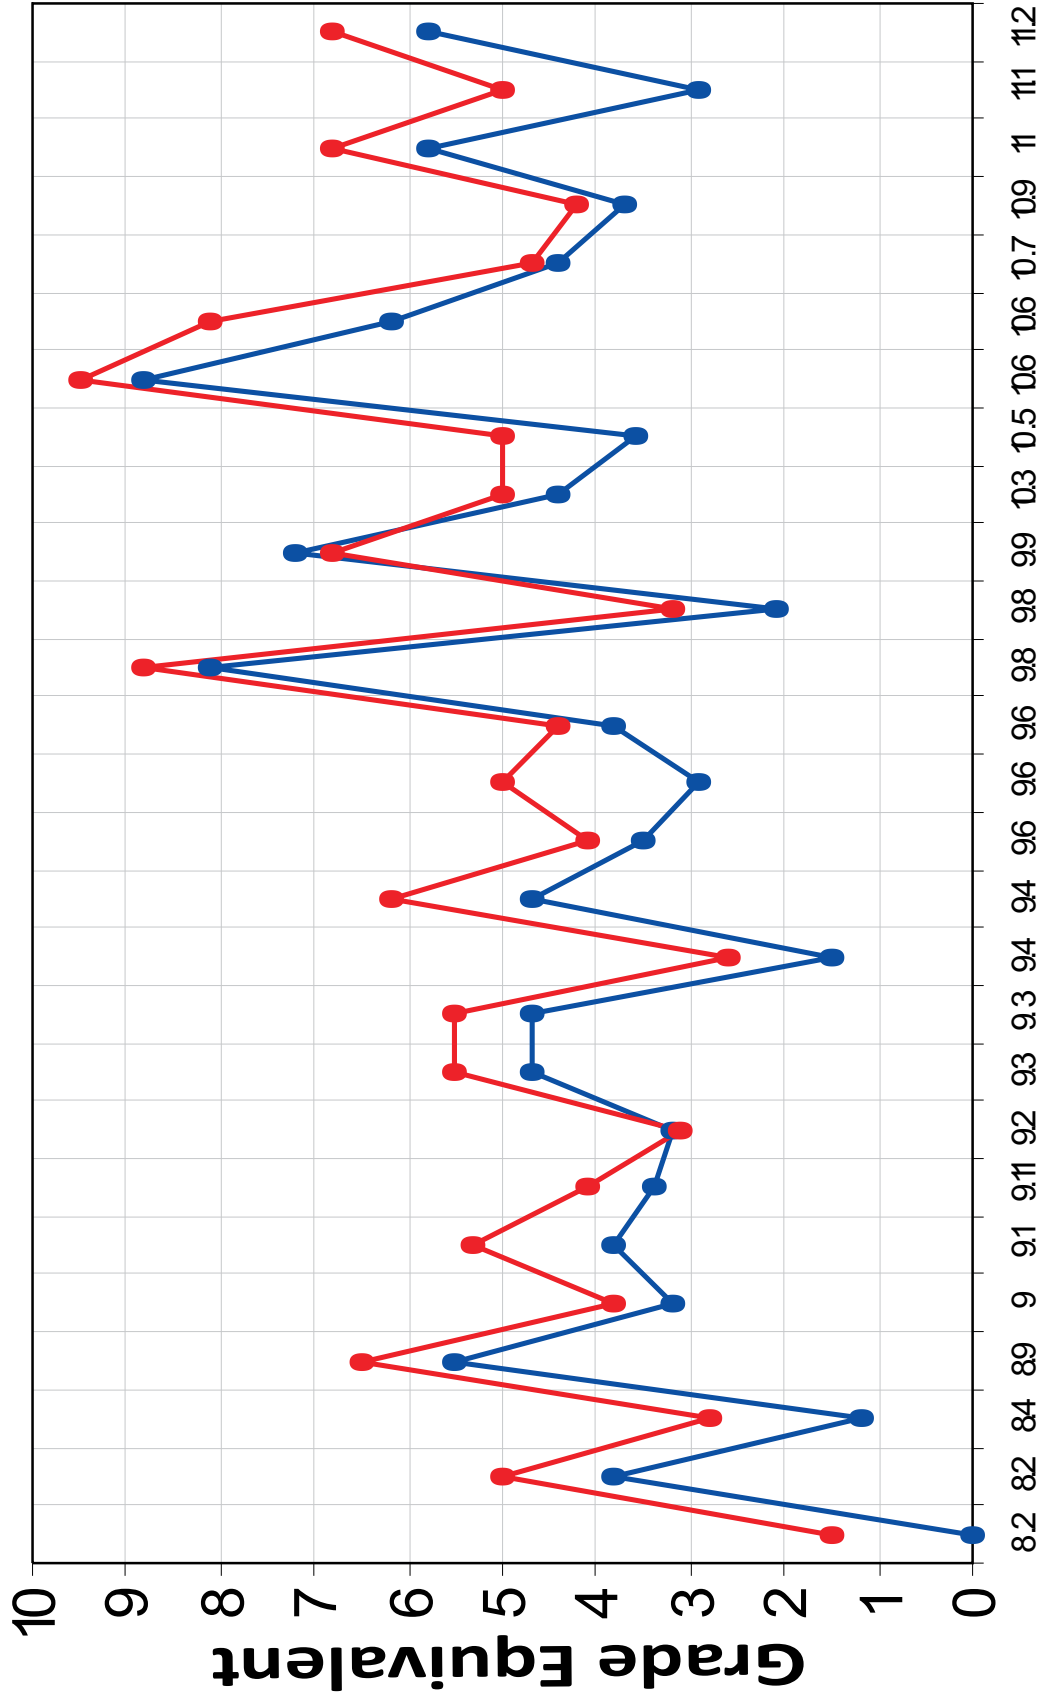

Reading Comprehension

ADD/ADHD Diagnosed Population

After 4 Months On ND Program

TESTS: WRAT** Math **Wide Range Achievement Test
 WRAT Word Recognition,
 Peabody Reading Comprehension

Ages 8.2 - 11.2

Total Students: 27

Reading Comprehension

ADD/ADHD Diagnosed Population

After 4 Months On ND Program

TESTS: WRAT** Math **Wide Range Achievement Test
 WRAT Word Recognition,
 Peabody Reading Comprehension

Ages 11.8 - 14.2

Total Students: 27

Reading Comprehension

ADD/ADHD Diagnosed Population

After 4 Months On ND Program

Total Students: 8

Ages 14.7 - 16.6

TESTS: WRAT** Math **Wide Range Achievement Test
WRAT Word Recognition,
Peabody Reading Comprehension