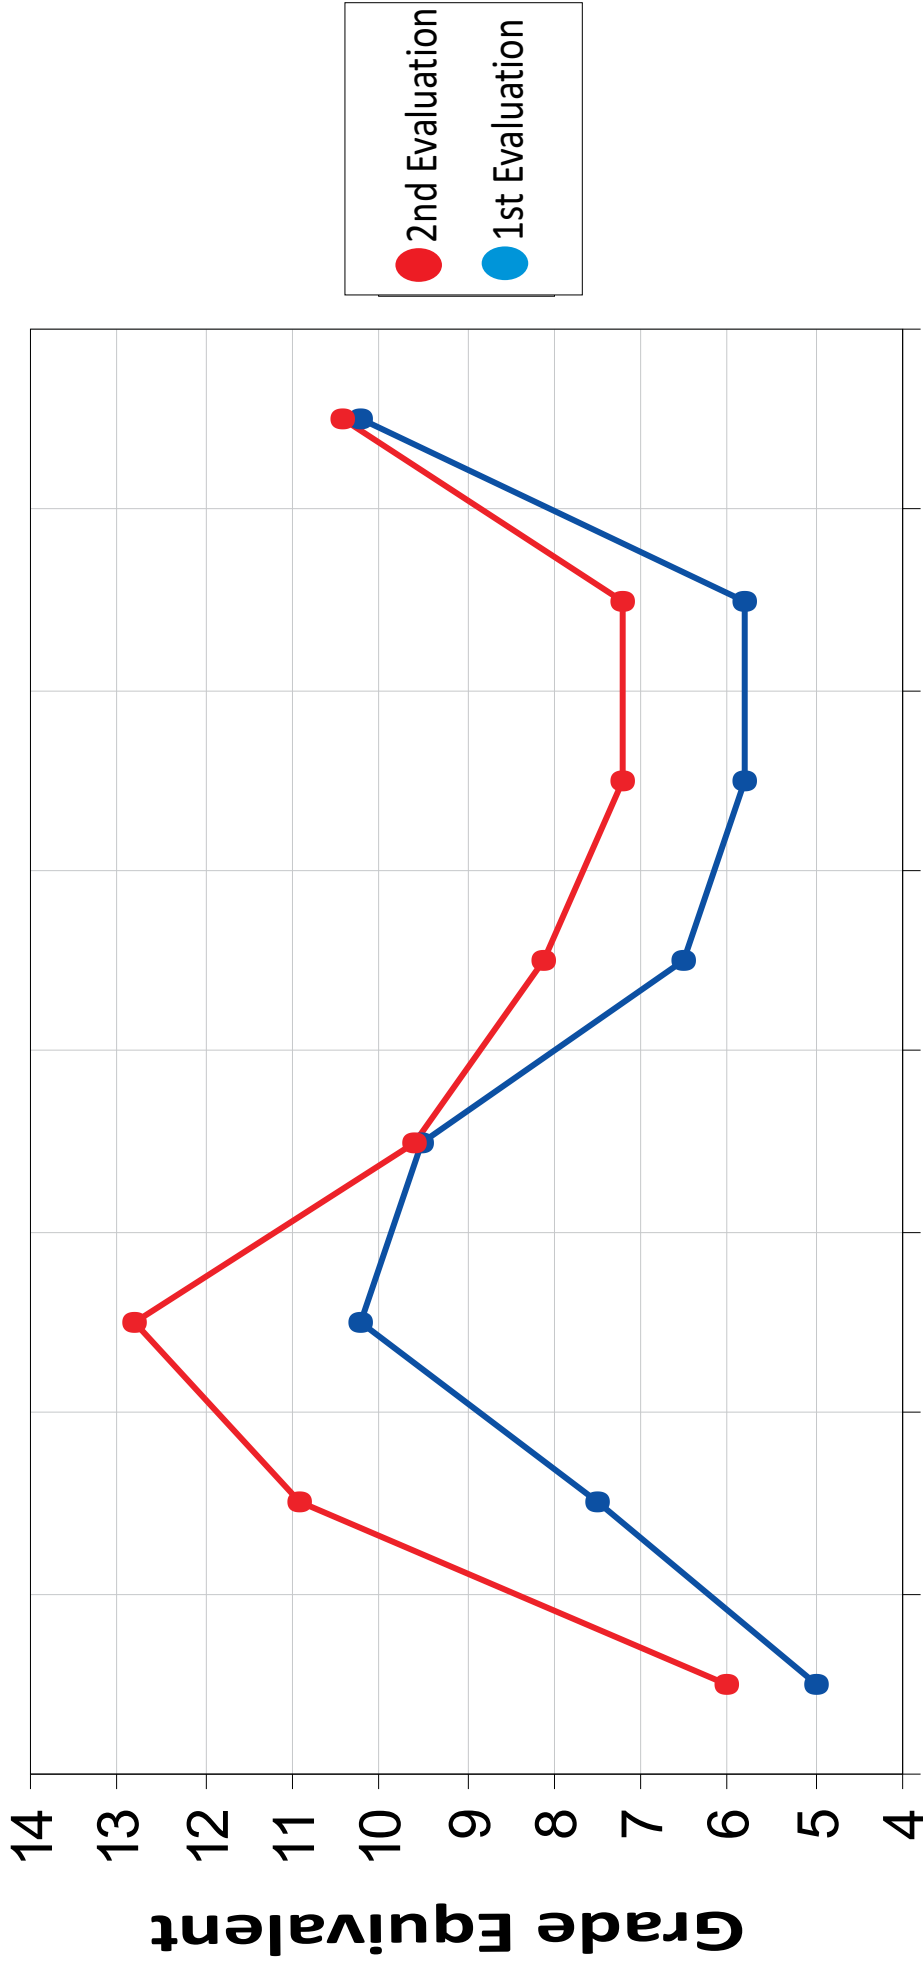

Reading Comprehension

ADD/ADHD Diagnosed Population

After 4 Months On ND Program

TESTS: WRAT** Math **Wide Range Achievement Test
 WRAT Word Recognition,
 Peabody Reading Comprehension

Ages 8.2 - 11.2

Total Students: 27

Reading Comprehension

ADD/ADHD Diagnosed Population

After 4 Months On ND Program

TESTS: WRAT** Math **Wide Range Achievement Test
 WRAT Word Recognition,
 Peabody Reading Comprehension

Ages 11.8 - 14.2

Total Students: 27

Reading Comprehension

ADD/ADHD Diagnosed Population

After 4 Months On ND Program

Total Students: 8

Ages 14.7 - 16.6

TESTS: WRAT** Math **Wide Range Achievement Test
WRAT Word Recognition,
Peabody Reading Comprehension