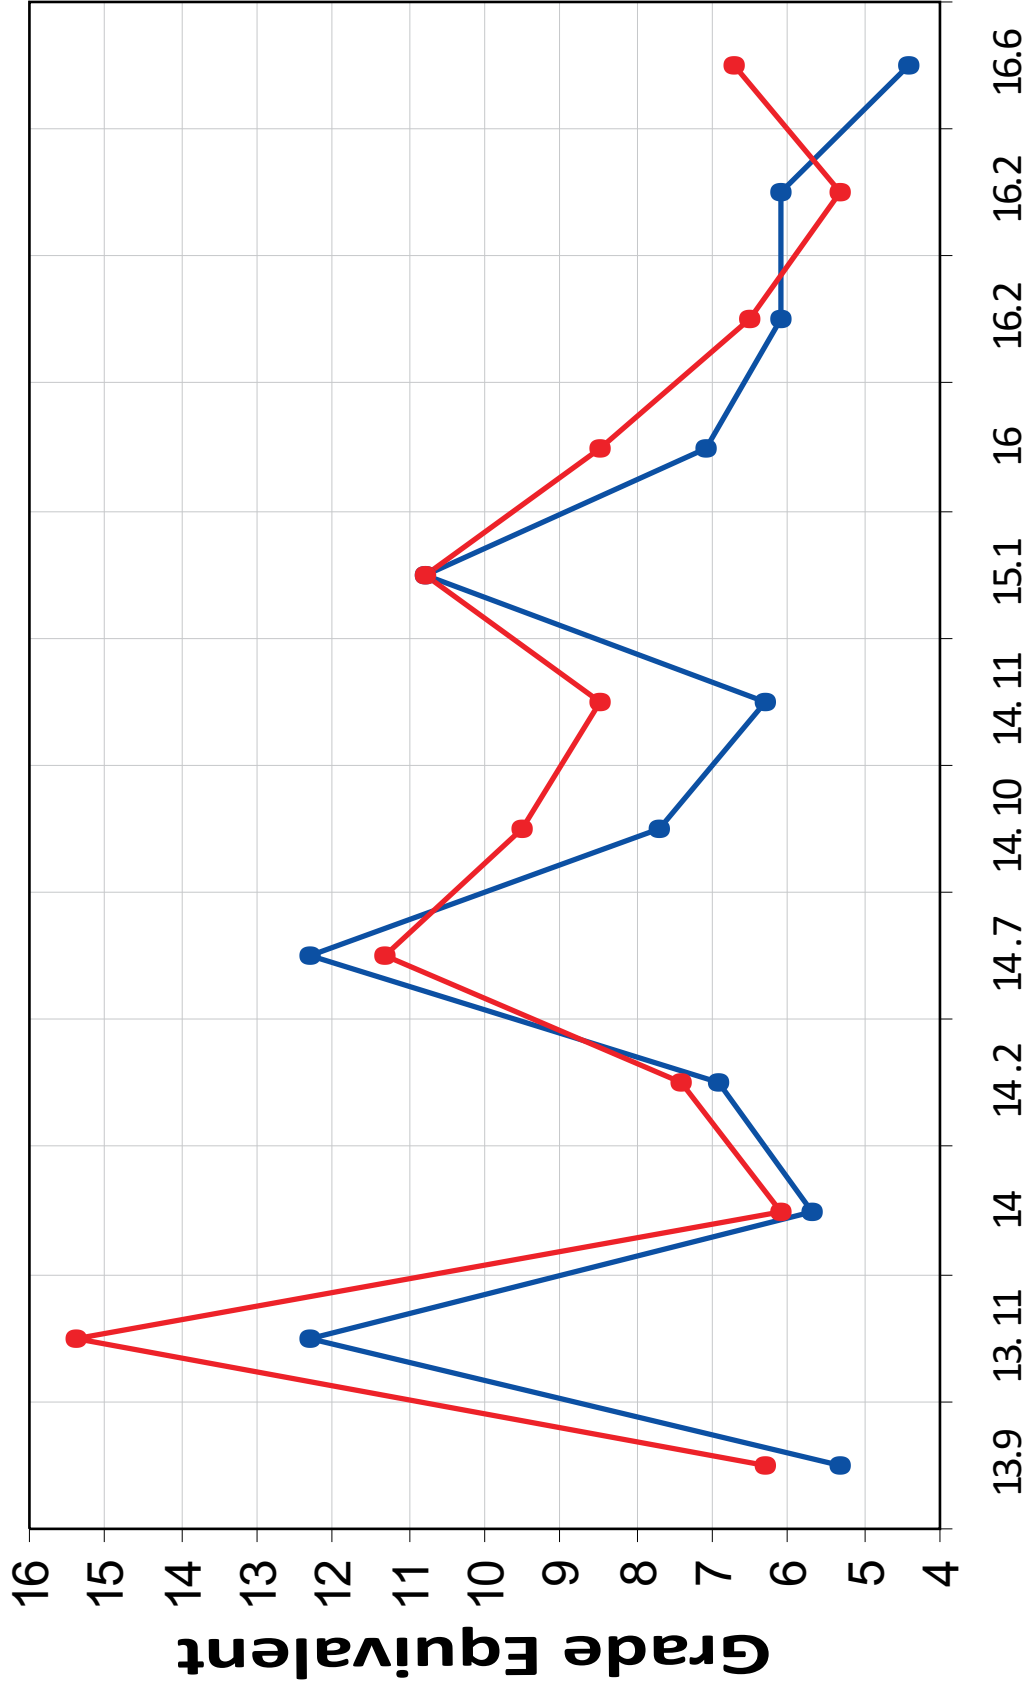

Math

ADD/ADHD Diagnosed Population

After 4 Months On ND Program

TESTS: WRAT** Math
WRAT Word Recognition,
Peabody Reading Comprehension
**Wide Range Achievement Test

Ages 8.2 - 10.7

Total Students: 27

Math

ADD/ADHD Diagnosed Population

After 4 Months On ND Program

TESTS: WRAT** Math **Wide Range Achievement Test
 WRAT Word Recognition,
 Peabody Reading Comprehension

Ages 13.3 - 16.6

Total Students: 12