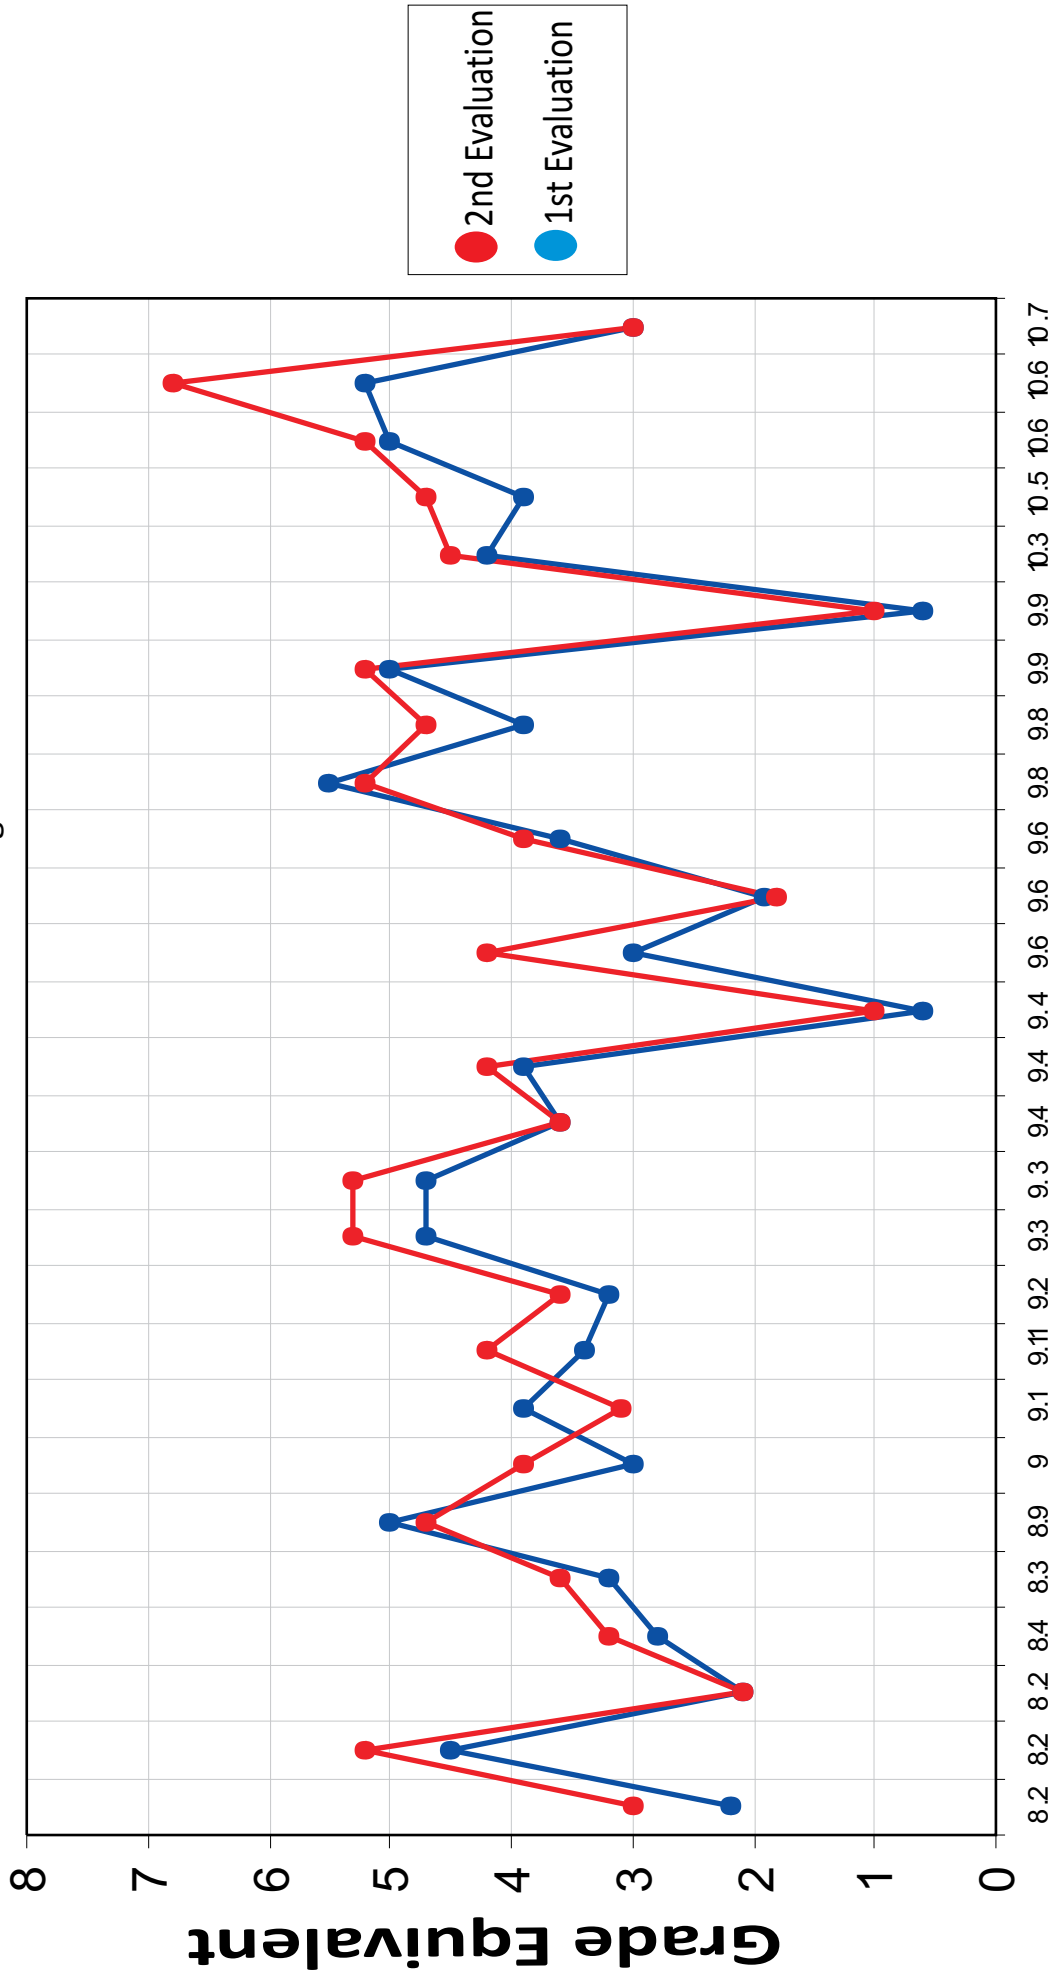

Math

ADD/ADHD Diagnosed Population

After 4 Months On ND Program

TESTS: WRAT** Math
WRAT Word Recognition,
Peabody Reading Comprehension
**Wide Range Achievement Test

Ages 8.2 - 10.7

Total Students: 27

Math

ADD/ADHD Diagnosed Population

After 4 Months On ND Program

TESTS: WRAT** Math **Wide Range Achievement Test
 WRAT Word Recognition,
 Peabody Reading Comprehension

Ages 13.3 - 16.6

Total Students: 12