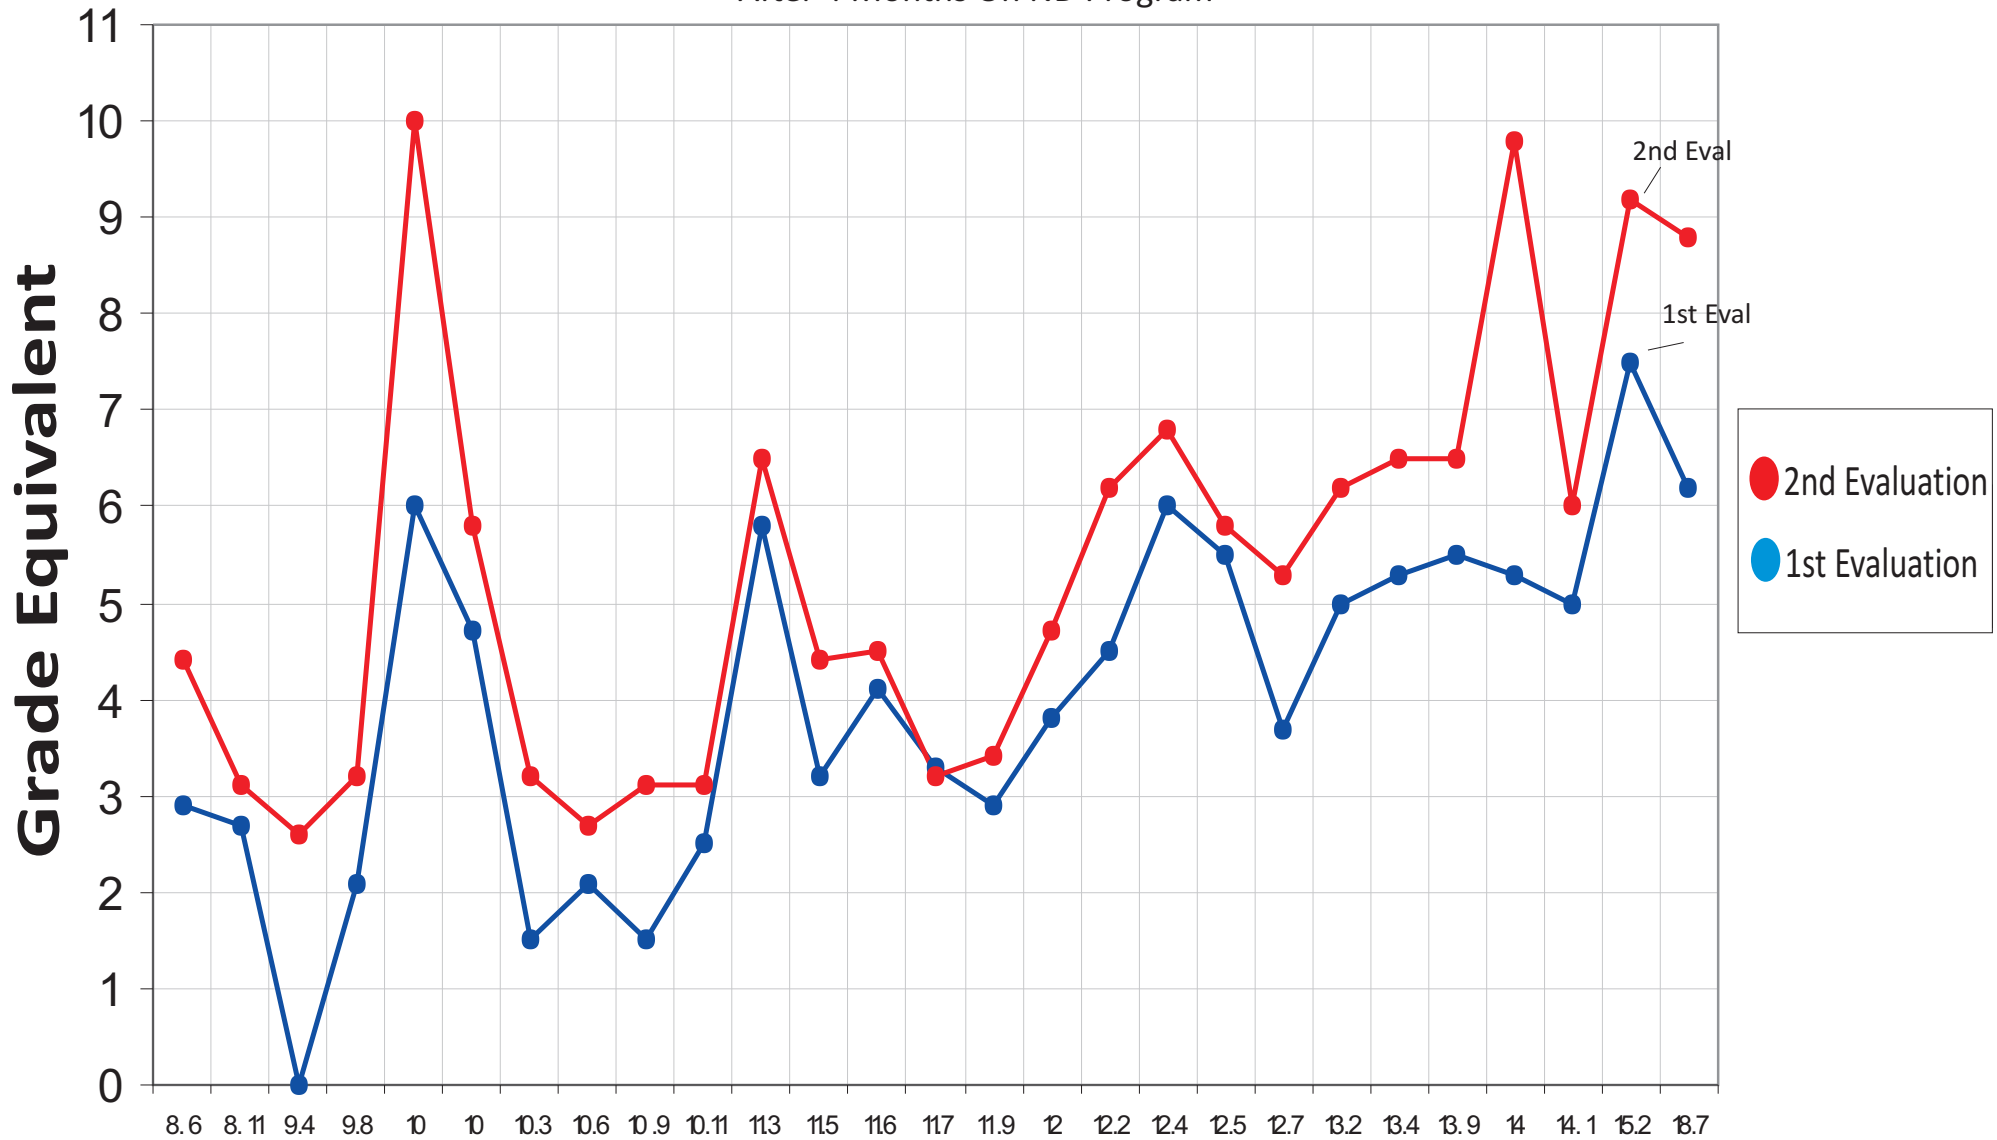

Reading Comprehension

Dyslexia Diagnosed Population

After 4 Months On ND Program

Total Students: 27

Ages 8.6 - 18.7

TESTS: WRAT** Math **Wide Range Achievement Test
WRAT Word Recognition,
Peabody Reading Comprehension